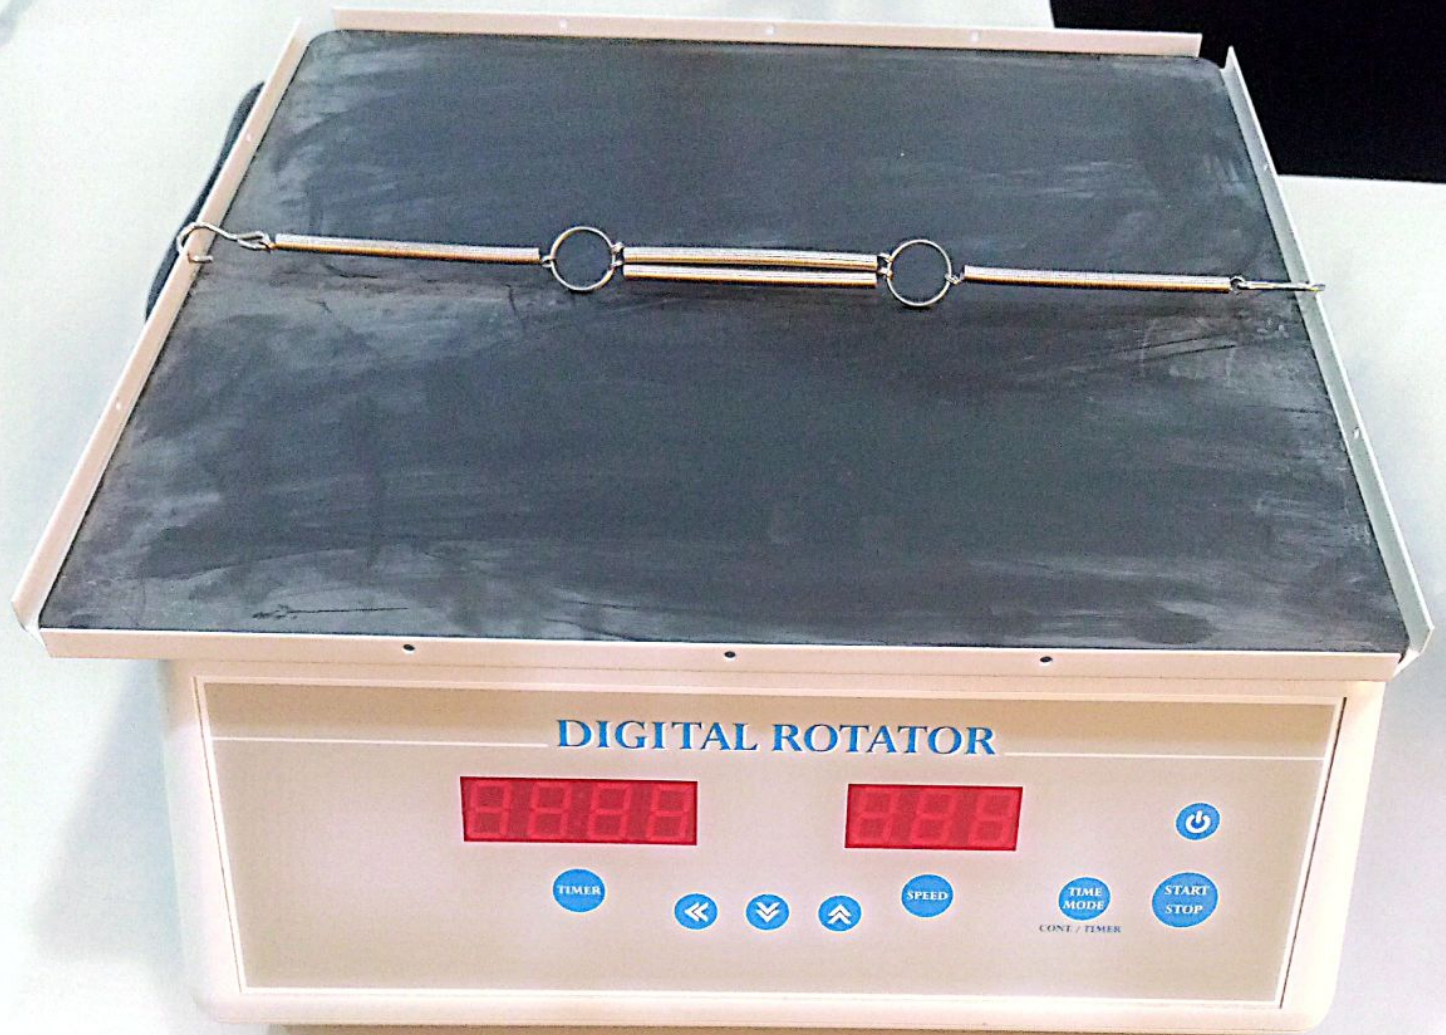

FUTRN/ACMPS/06/20/004

INCUBATOR

INCUBATOR

DIGITAL ROTATOR

8888

888

TIMER

SPEED

TIME MODE

CONT / TIMER

START STOP

FUTURA

VERTICAL STEAM STERILIZER

TEMPERATURE: 0000 TIME (min): 000

FUNCTION: [Blue button] [Blue button] [Blue button] [Blue button] [Blue button] [Blue button]

POWER ON [Green button]